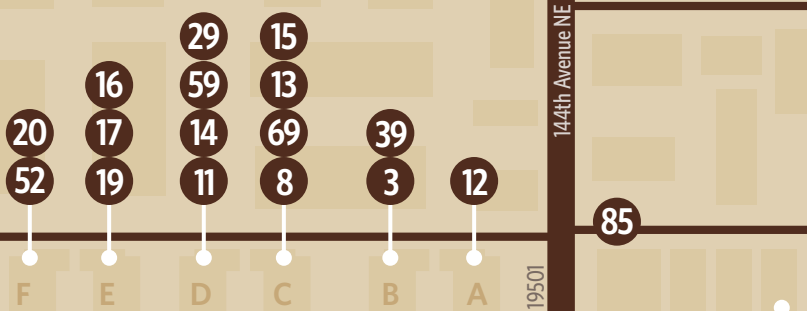

WOODINVILLE WINE COUNTRY

SR 522

NE 195th Street

104 103 102 101

GATEWAY

173

176

22 21

25 23

5 27

30 31

65 81

143

35 36 174 177
38 33 45

NE 190th Street

142nd Ave NE

ARTISAN HILL

NE North Woodinville Way

28

39

37

32 26 10 34 172

49 41 48

121

129 9 2

44 42 43

40 46 47

1

WAREHOUSE DISTRICT

○ = Winery Tasting Room ● = Brewery, Distillery, Cidery & more