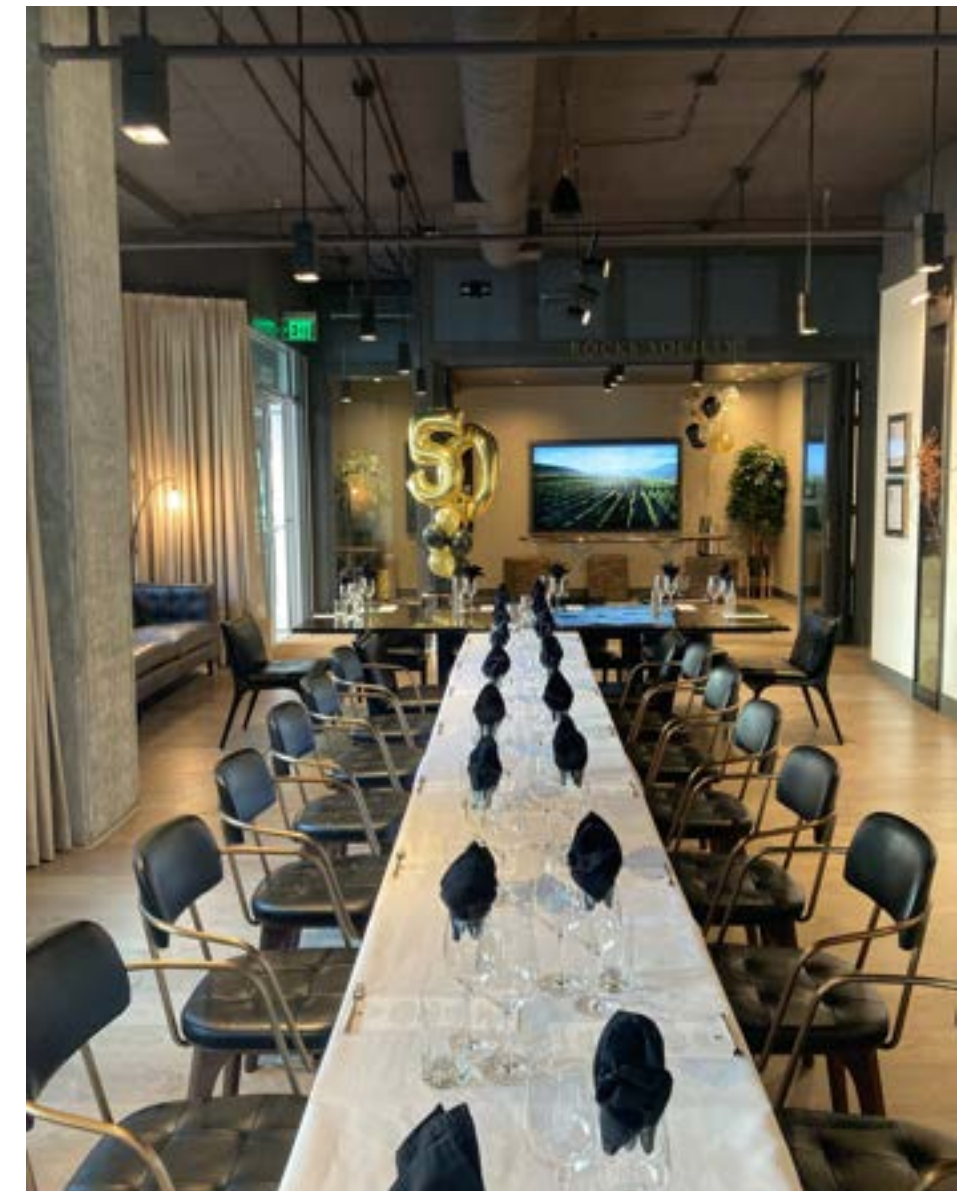

ROCKY POND WINE ESTATES

rockypondwinery.com

WOODINVILLE WINE COUNTRY

Holly | 425.616.1287 | Sales@rockypondwinery.com

Located in the Downtown District, our Woodinville Tasting Room is the perfect place to elevate your special occasion. Treat your guests to our award-winning estate-grown wines and local culinary pairings with our knowledgeable & attentive team. We offer a range of curated experiences from small intimate dinners to big, fun gatherings!

SEATED	STANDING	HAVE CATERING?	ALLOW OUTSIDE CATERING	OUTDOOR SPACE	AUDIO & VIDEO CAPABILITY
20	40+	YES	YES	YES	YES