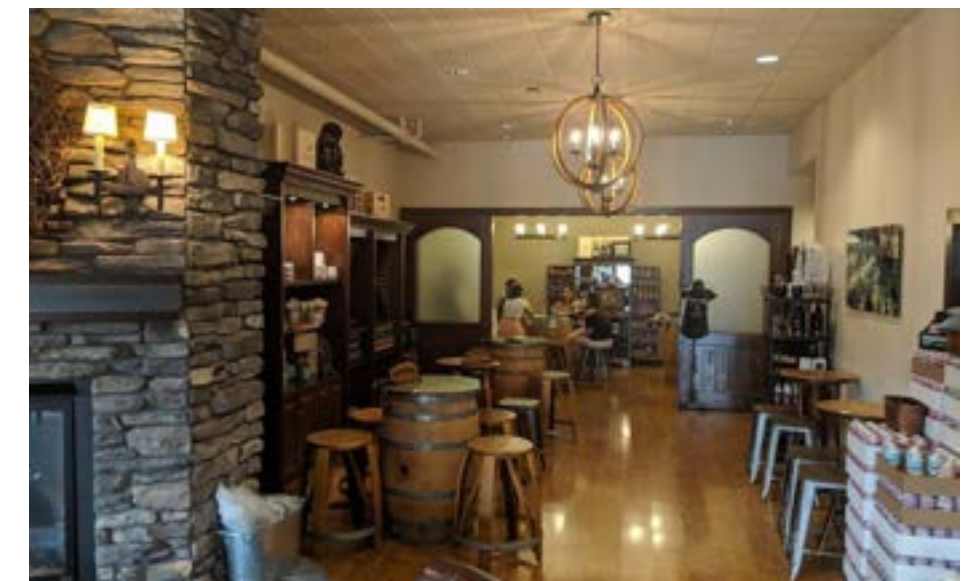

GOOSE RIDGE ESTATE WINERY

gooseridge.com

WOODINVILLE **WINE COUNTRY**

Chelsea | 425.488.0200 | chelsead@gooseridge.com

Goose Ridge provides the perfect setting for your next personal or business event. Our beautiful grounds and award-winning wines guarantee a unique and memorable experience. We offer exquisite pairings, to complement occasions of any style.

SEATED	STANDING	HAVE CATERING?	ALLOW OUTSIDE CATERING	OUTDOOR SPACE	AUDIO & VIDEO CAPABILITY
60	80	NO	YES	YES	NO