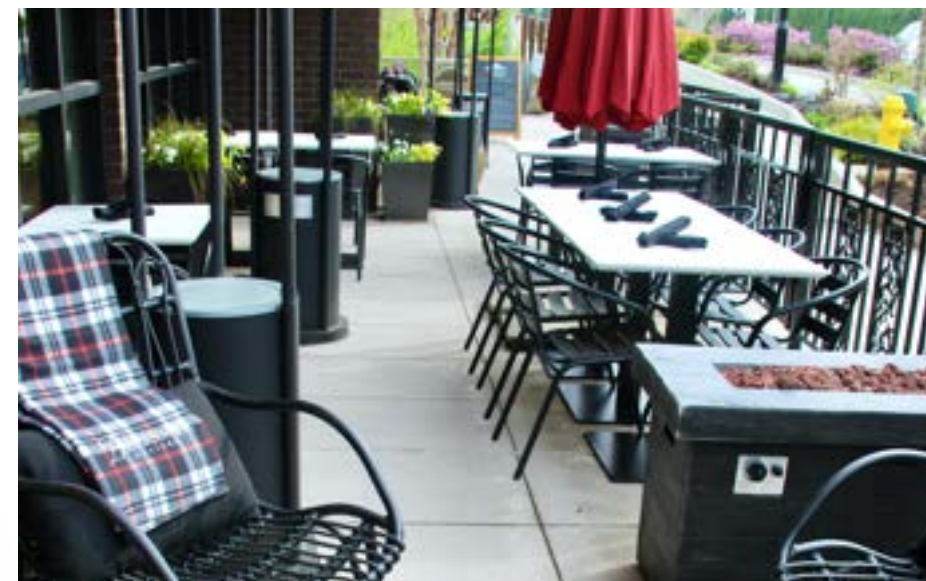

BAYERNMOOR CELLARS

bayernmoor.com

WOODINVILLE WINE COUNTRY

Kimberly Harris | 206.276.2413 | kim@bayernmoor.com

We'd love to help plan your next private event at Bayernmoor Cellars! As the 2024 Washington Winery of the Year, our award winning wine, delicious seasonal food pairings, and stylish event space will make your private event unforgettable. Options include our Patio, Club Lounge or Entire Venue, as well as seated tasting experiences or family style parties. You'll select wine and food pairings from our current seasonal menu for a decadent experience. Let us do the work while you relax and enjoy the party!

SEATED	STANDING	HAVE CATERING?	ALLOW OUTSIDE CATERING	OUTDOOR SPACE	AUDIO & VIDEO CAPABILITY
30	50	YES	NO	YES	YES