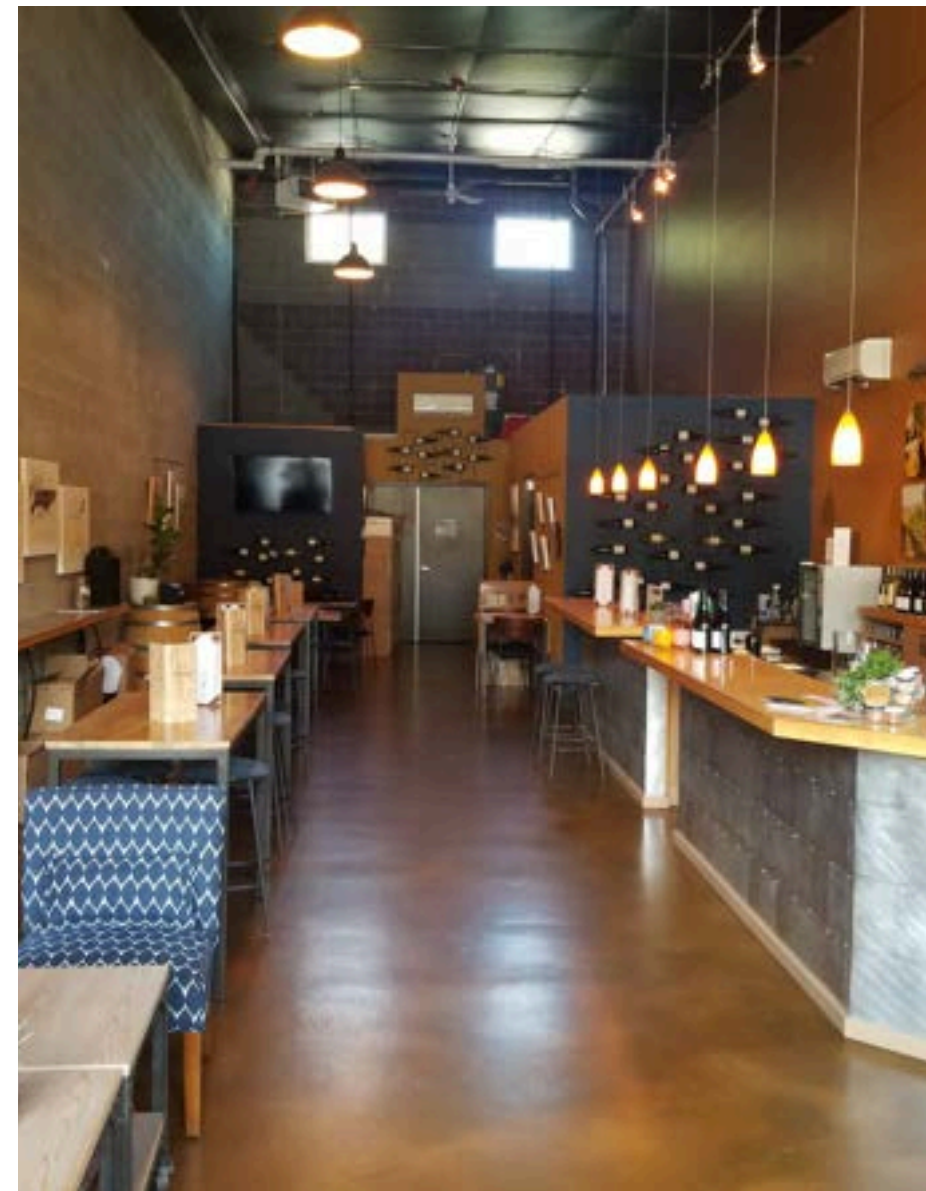

GÅRD VINTNERS

gardwine.com

WOODINVILLE **VINE COUNTRY**

Nichole | 425.415.3813 | nichole@gardvintners.com

Gård Vintners Woodinville Tasting Room offers a warm and inviting environment, perfect for your small gathering or celebration! We have a wide variety of wines available to choose from to serve at your event and we can also provide beer or cider. Outside food/catering is allowed.

SEATED	STANDING	HAVE CATERING?	ALLOW OUTSIDE CATERING	OUTDOOR SPACE	AUDIO & VIDEO CAPABILITY
30	45	NO	YES	YES	YES