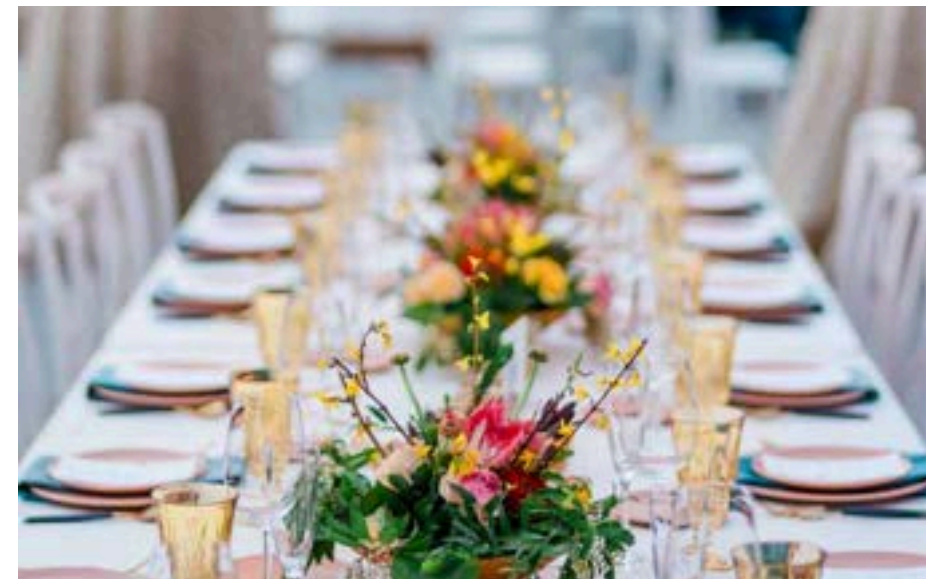

NOVELTY HILL JANUIK WINERY

noveltyhilljanuik.com

NOVELTY HILL
JANUIK

WOODINVILLE **WINE COUNTRY**

425.481.5502 | sales@noveltyhilljanuik.com

Spark ideas, celebrate your team, or thank clients with a meeting or corporate event at Novelty Hill-Januik Winery. Conveniently located near Seattle and the Eastside, in the heart of Woodinville wine country, we make planning easy with fully equipped, versatile meeting rooms, an in-house culinary team and polished service. Our capacity changes depending on the season and the capacity below reflects the summer season.

SEATED	STANDING	HAVE CATERING?	ALLOW OUTSIDE CATERING	OUTDOOR SPACE	AUDIO & VIDEO CAPABILITY
200	500	YES	NO	YES	YES