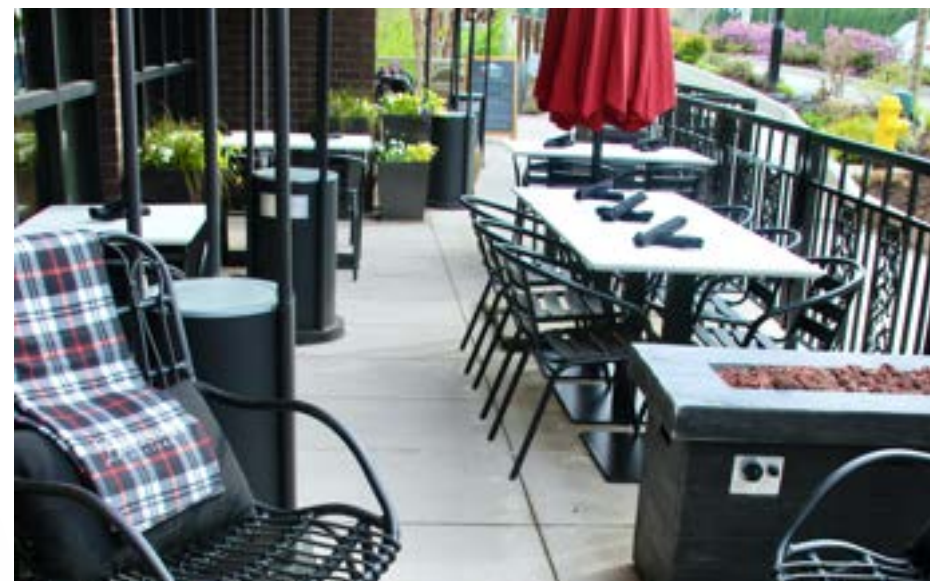

BAYERNMOOR CELLARS

bayernmoor.com

WOODINVILLE WINE COUNTRY

Kimberly Harris | 206.276.2413 | kim@bayernmoor.com

We'd love to help plan your next private event at Bayernmoor Cellars! As the 2024 Washington Winery of the Year, our award winning wine, delicious seasonal food pairings, and stylish event space will make your private event unforgettable. Options include our Patio, Club Lounge or Entire Venue, as well as seated tasting experiences or family style parties. You'll select wine and food pairings from our current seasonal menu for a decadent experience. Let us do the work while you relax and enjoy the party!

SEATED	STANDING	HAVE CATERING?	ALLOW OUTSIDE CATERING	OUTDOOR SPACE	AUDIO & VIDEO CAPABILITY
30	50	YES	NO	YES	YES