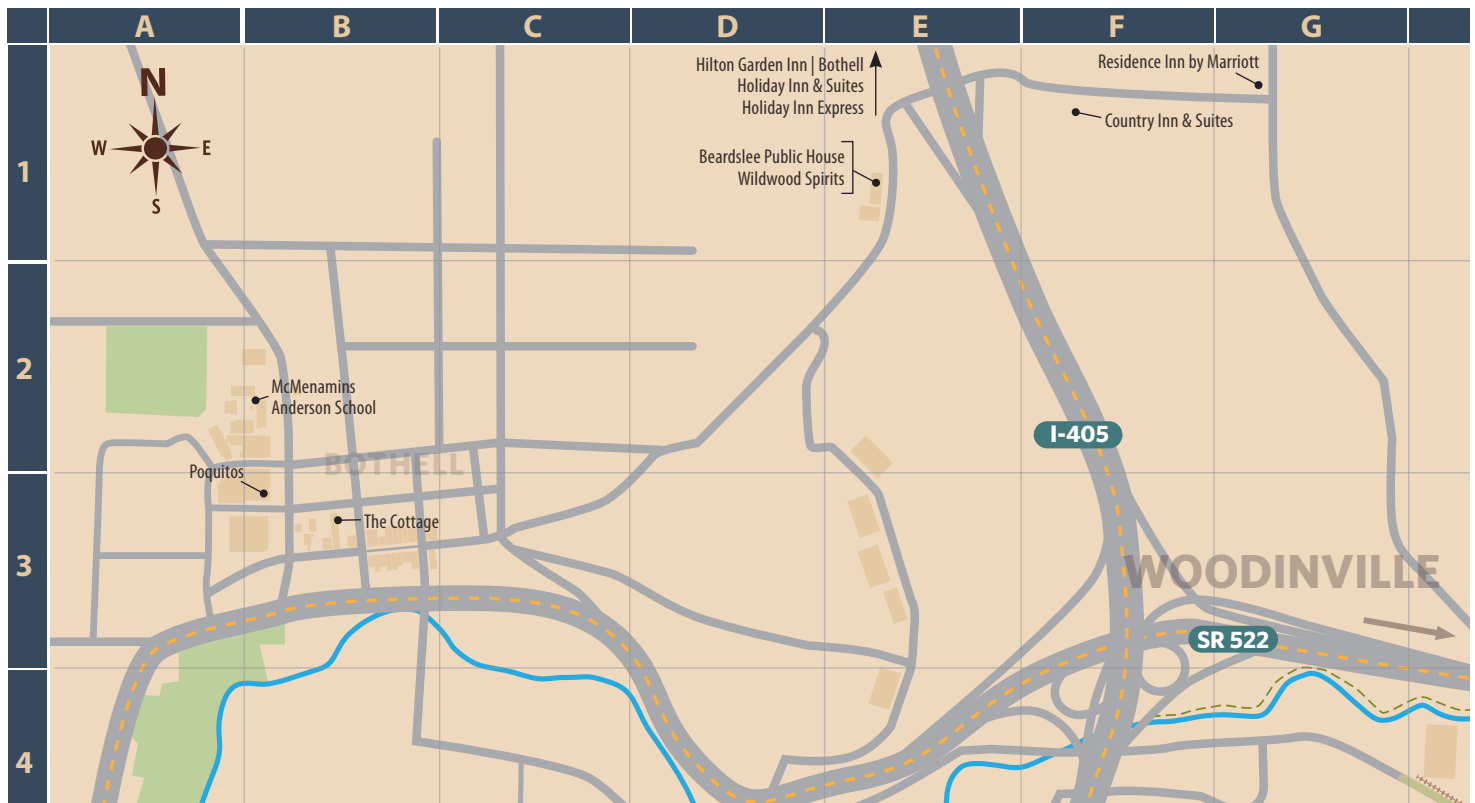

Explore more at woodinvillewinecountry.com