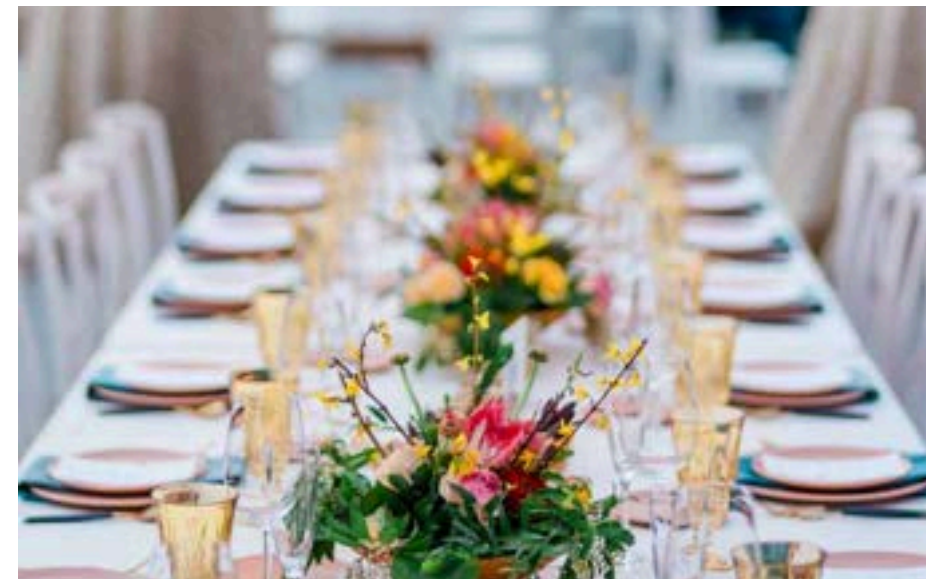

NOVELTY HILL JANUIK WINERY

noveltyhilljanuik.com

NOVELTY HILL
JANUIK

WOODINVILLE **WINE COUNTRY**

425.481.5502 | sales@noveltyhilljanuik.com

Spark ideas, celebrate your team, or thank clients with a meeting or corporate event at Novelty Hill-Januik Winery. Conveniently located near Seattle and the Eastside, in the heart of Woodinville wine country, we make planning easy with fully equipped, versatile meeting rooms, an in-house culinary team and polished service. Our capacity changes depending on the season and the capacity below reflects the summer season.

SEATED

STANDING

HAVE CATERING?

ALLOW OUTSIDE
CATERING

OUTDOOR SPACE

AUDIO & VIDEO
CAPABILITY

200

500

YES

NO

YES

YES